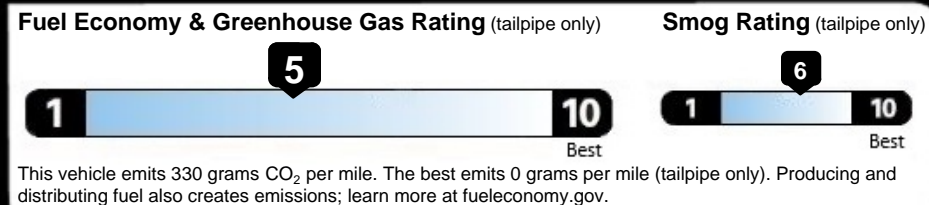

LIMITED WARRANTY/ROADSIDE ASSISTANCE

- 3 Years / 36,000 Miles Basic
- 5 Years / 60,000 Miles Powertrain
- 5 Years / Unlimited Mileage Rust Perforation
- 3 Years / 36,000 24/7 Roadside Assistance
- See Owner Info Kit & Warranty for Details

OPTIONAL EQUIPMENT AND OTHER ITEMS

Manufacturer's Suggested Retail Price	$45,395.00
Premium Paint:	$395.00
Deep Emerald Green Pearl	
Full Tank of Gas	INCLD
Standard Option: 41	
Auto-Dimming Exterior Mirror	$304.00
All-Weather Floor Liners	$207.00
Rear Bumper Cover	$187.00
Rear Seatback Protector	$156.00
LED Upgrade	$79.00
Rear Gate Light	$68.00

EPA DOT Fuel Economy and Environment

Fuel Economy

27 MPG Small SUVs range from 14 to 138 MPG. The best vehicle rates 146 MPGe.

25 city **31** highway

3.7 gallons per 100 miles

Gasoline Vehicle

You spend $750 more in fuel costs over 5 years compared to the average new vehicle.

Annual fuel Cost
$1,850

Actual results will vary for many reasons, including driving conditions and how you drive and maintain your vehicle. The average new vehicle gets 29 MPG and costs $8,500 to fuel over 5 years. Cost estimates are based on 15,000 miles per year at $3.30 per gallon. MPGe is miles per gallon equivalent. Vehicle emissions are a significant cause of climate change and smog.

fueleconomy.gov

Calculate personalized estimates and compare vehicles

PARTS CONTENT INFORMATION

FOR VEHICLES IN THIS CARLINE:	FOR THIS VEHICLE:
U.S./CANADIAN PARTS CONTENT: 0%	FINAL ASSEMBLY POINT: OTA, GUNMA, JAPAN
MAJOR SOURCES OF FOREIGN PARTS CONTENT: JAPAN: 85%	COUNTRY OF ORIGIN: JAPAN
	ENGINE: JAPAN
	TRANSMISSION: JAPAN

Note: Parts content does not include final assembly, distribution, or other non-parts costs.

Privacy Notice
www.subaru.com/company/privacy.html

Destination and Delivery **$1,450.00**
Total Suggested Retail Price **$48,241.00**

THIS LABEL HAS BEEN APPLIED PURSUANT TO FEDERAL LAW, DO NOT REMOVE OR ALTER PRIOR TO THE DELIVERY TO THE ULTIMATE PURCHASER.