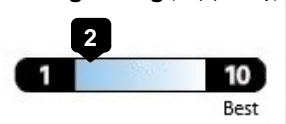

Smog Rating (tailpipe only)

Actual results will vary for many reasons, including driving conditions and how you drive and maintain your vehicle. The average new vehicle gets 29 MPG and costs $8,500 to fuel over 5 years. Cost estimates are based on 15,000 miles per year at $4.15 per gallon. MPGe is miles per gallon equivalent. Vehicle emissions are a significant cause of climate change and smog.

fueleconomy.gov

Calculate personalized estimates and compare vehicles